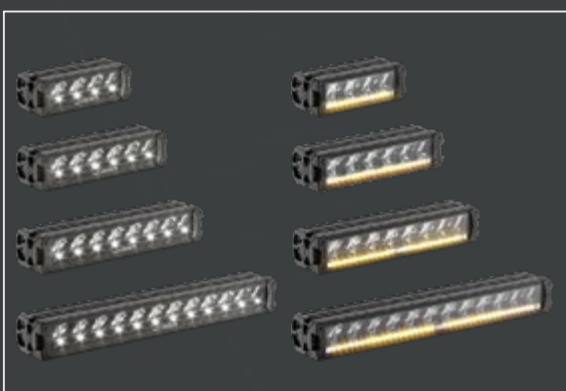

LightFix EKSTRALYS-PAKKER med Lazer Triple-R

- BOX4-TRIPR-750 · Lazer Triple-R 750 · Ref. 35 · Full-LED
- BOX6-TRIPR-750 · Lazer Triple-R 750 · Ref. 35 · Full-LED
- BOX4-TRIPR-750-BCN · Lazer Triple-R 750 · Ref. 10 · Full-LED - LED-Blitser
- BOX6-TRIPR-750-BCN · Lazer Triple-R 750 · Ref. 10 · Full-LED - LED-Blitser
- BOX2-TRIPR-850 · Lazer Triple-R 850 · Ref. 45 · Full-LED
- BOX4-TRIPR-850 · Lazer Triple-R 850 · Ref. 45 · Full-LED
- BOX2-TRIPR-850-BCN · Lazer Triple-R 850 · Ref. 12,5 · Full-LED - LED-Blitser
- BOX4-TRIPR-850-BCN · Lazer Triple-R 850 · Ref. 12,5 · Full-LED - LED-Blitser
- BOX2-TRIPR-1000 · Lazer Triple-R 1000 · Ref. 12,5 · Full-LED
- BOX3-TRIPR-1000 · Lazer Triple-R 1000 · Ref. 12,5 · Full-LED
- BOX2-TRIPR-1000-BCN · Lazer Triple-R 1000 · Ref. 12,5 · Full-LED - LED-Blitser
- BOX3-TRIPR-1000-BCN · Lazer Triple-R 1000 · Ref. 12,5 · Full-LED - LED-Blitser
- BOX2-TRIPR-1250 · Lazer Triple-R 1250 · Ref. 20 · Full-LED
- BOX2-TRIPR-1250-BCN · Lazer Triple-R 1250 · Ref. 20 · Full-LED - LED-Blitser